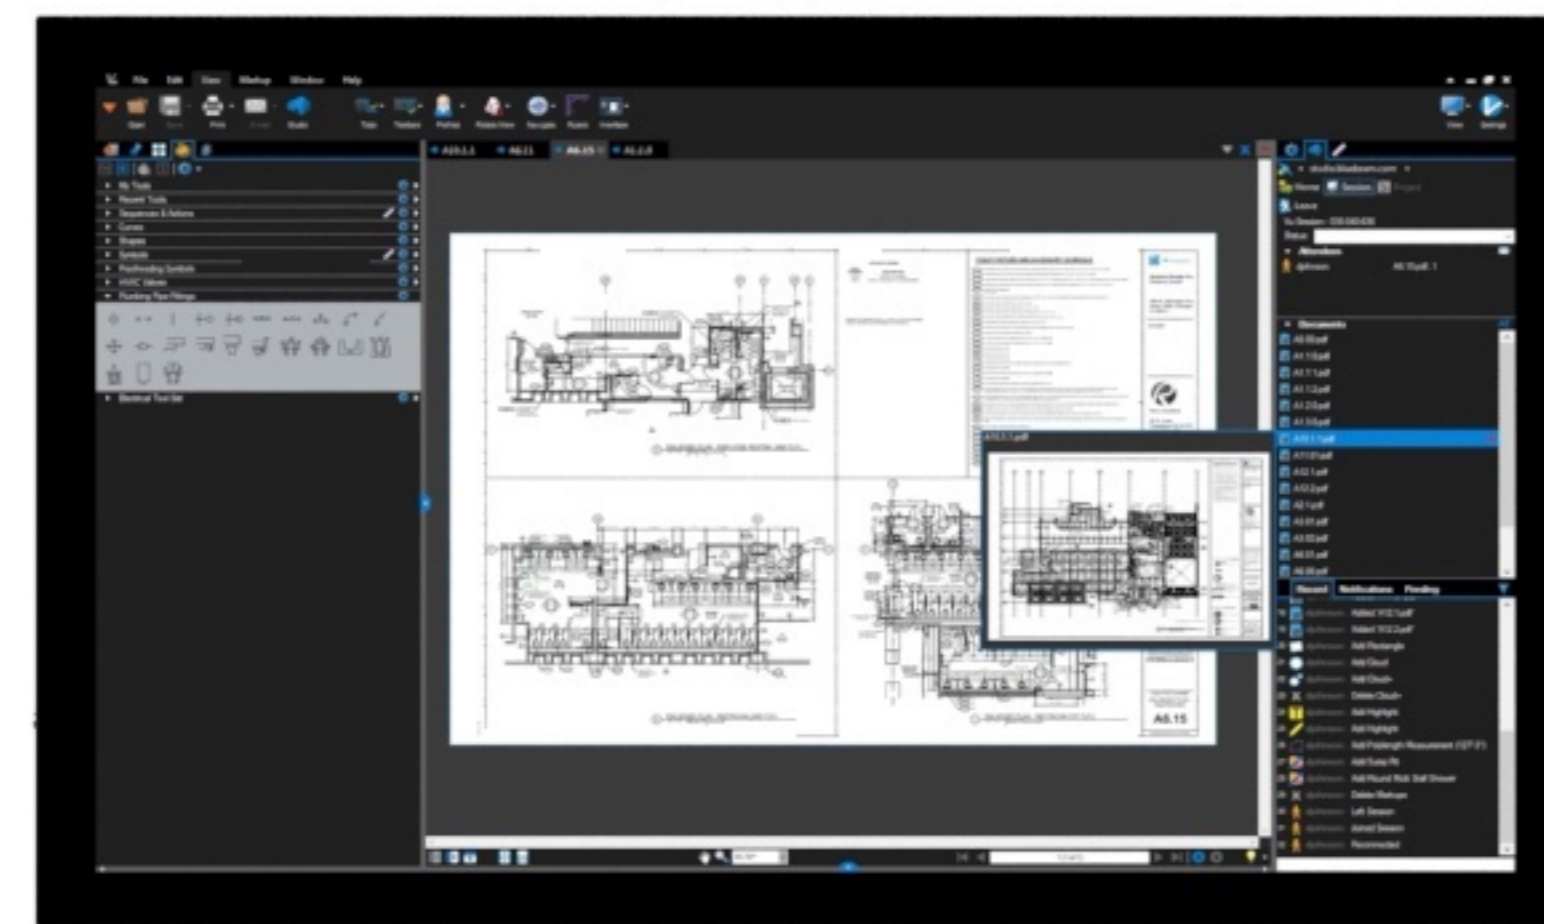

65" touch display
(diagonal)

55" touch display
(diagonal)

43" touch display
(diagonal)

65" Display:
Max height 77"
Min height 51"

27.4" deep

60" wide (max)
240 lbs*

52" wide (max)
208 lbs*

48" wide (max)
180 lbs*