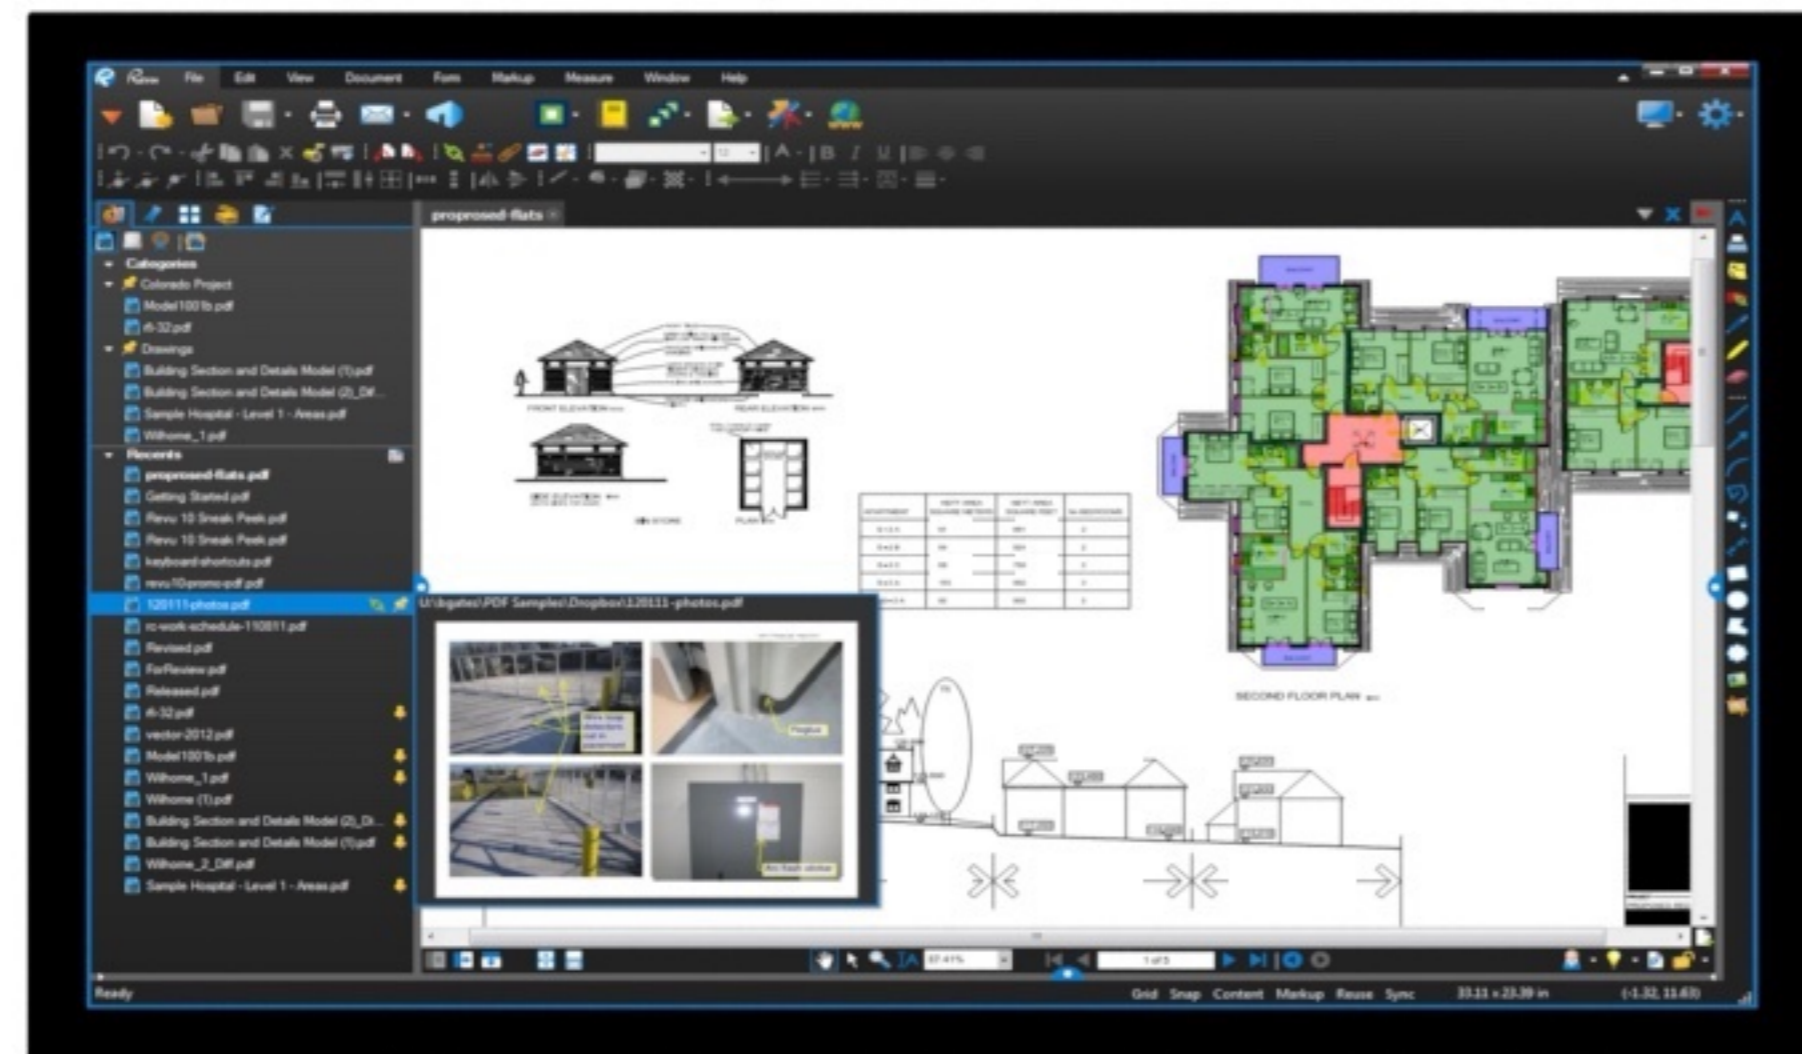

65" touch display
(diagonal)

55" touch display
(diagonal)

43" touch display
(diagonal)

65" Display:
Max height 77"
Min height 51"

27.4" deep

60" wide (max)
240 lbs*

52" wide (max)
208 lbs*

48" wide (max)
180 lbs*