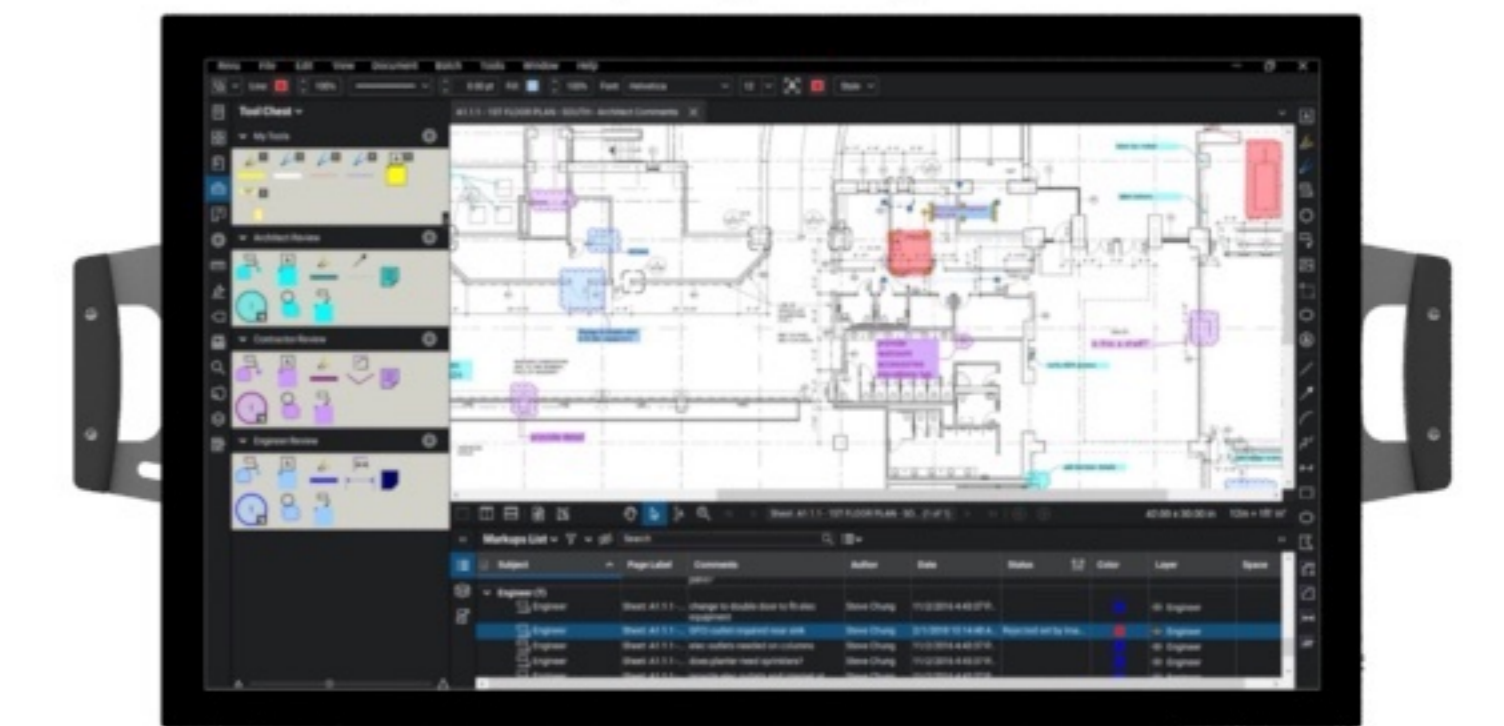

65" touch display
(diagonal)

55" touch display
(diagonal)

43" touch display
(diagonal)

65" Display:
Max height 77"
Min height 51"

27.4" deep

60" wide (max)
240 lbs*

52" wide (max)
208 lbs*

48" wide (max)
180 lbs*