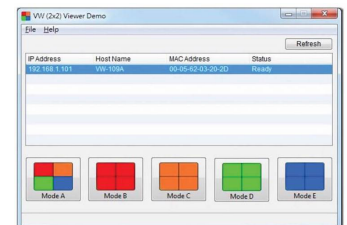

Volanti Displays

18440 Technology Drive, Unit 130
Morgan Hill, CA 95037, USA

Call Us On: **+1.408.500.3500**

www.volantidisplays.com

Video wall software: The video wall software utility enables remote input and mode selection.