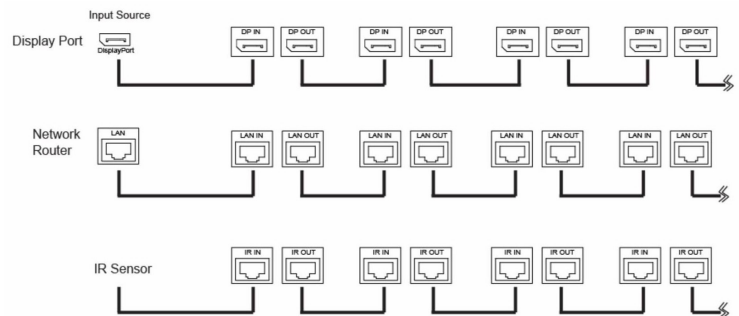

Picture-in-Picture: Supports main & secondary input

- Input video
- HDMI x 2
  - Displayport
  - DVI-I

**Video wall function,** accepts a single video input up to 4K resolution and scales it across all monitors. No external video wall controller is required.

## Order Numbers

75" rugged 4K monitor - 700 nit

P/N: VD-754k7

**Daisy chain:** The daisy chain function enables a single video and control input connection to multiple monitors and the video wall functionality.

**Remote connection option:** Video & commands connection from up to 300ft.