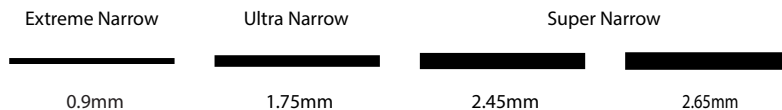

Specifications

Design Description	Video wall display with 0.9mm bezel, accepts & downscales 4K video signal, can daisy-chain video to other displays to create a video wall.	Enclosure	Aluminum, powder coated
Display Type	LCD with LED backlight	Warranty	1 year
Display Resolution	1920 x 1080 Full-HD with 4K input	Certifications	TUV safety / FCC Class A
Display Size	47.7" x 26.8" x 4.3" (with handles) (1211.8mm x 682.6mm x 109.2mm)	Weight	53lbs (24kg)
Bezel Size	0.9 mm each side	Shipping Weight	65lbs, (30kg)
Brightness	500nit (cd/m ²) or 700nit (cd/m ²)	Shipping Carton Size	53" x 10" x 33" 1346 x 254 x 838 mm 1346 x 254 x 838 mm
Contrast	4000:1	Handling	4 handles per display (removable)
Color	1.06 Billion (10 bit)	Mounting System	VESA standard 400x400mm, M6. Alignment plates included. Options: Chief, Peerless, Premier etc.
Viewing Angle	IPS-89/89/89/89°		
Orientation	Landscape / Portrait		
Video Inputs	Displayport - used for daisy chain HDMI, DVI		
Control	Ethernet & command set		
Power Consumption	500nit : 150W / 700nit : 225W		
Operation	Designed for 24/7 operation		

Specifications subject to change without notice

Order Numbers

55" Extreme Narrow Bezel (500nit)	VD-5534-0D00-0100
55" Extreme Narrow Bezel (700nit)	VD-5533-0D00-0100

Bezel Width Comparison

The following shows a comparison of bezel widths available for video wall displays.

The current state of the art is the extremely narrow bezel representing a significant improvement over the ultra narrow and super narrow bezel displays.

Note: Sizes are relative, not absolute as the viewing device will impact the size.