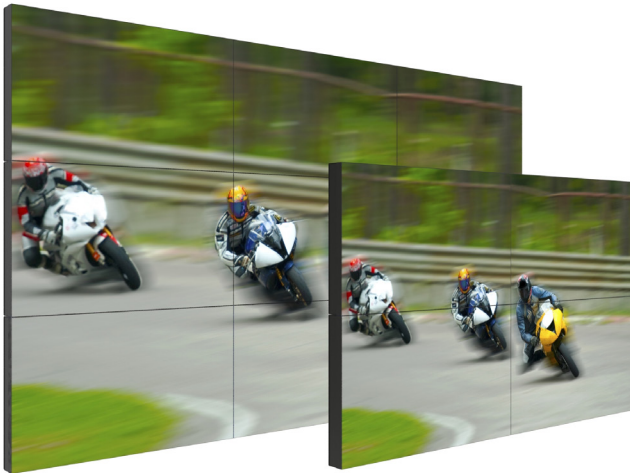

55" ENB Video Wall Display

Advanced Features

- Extremely narrow 0.9mm bezel
- Direct-to-display or daisy-chain single input
- Accepts 4K to create 4K image across 2x2
- Color calibrated, pre-configured, plug & play
- Video signal daisy-chain, ie single input
- Control displays individually or as a group
- High-reliability fanless design
- Commercial grade quality for 24/7 operation

Leading Display Technology

- Viewing angle 89° in each direction
- Antiglare finish, 3H surface hardness
- Suitable for portrait or landscape
- Contrast 4000:1
- 1.06 Billion Colors (10 bit)
- Response 8ms

Specifications

Design Description	Video wall display with 0.9mm bezel, accepts & downscales 4K video signal, can daisy-chain video to other displays to create a video wall.	Enclosure	Aluminum, powder coated
Display Type	LCD with LED backlight	Warranty	1 year
Display Resolution	1920 x 1080 Full-HD with 4K input	Certifications	TUV safety / FCC Class A
Display Size	47.7" x 26.8" x 4.3" (with handles) (1211.8mm x 682.6mm x 109.2mm)	Weight	53lbs (24kg)
Bezel Size	0.9 mm each side	Shipping Weight	65lbs, (30kg)
Brightness	500nit (cd/m ²) or 700nit (cd/m ²)	Shipping Carton Size	53" x 10" x 33" 1346 x 254 x 838 mm 1346 x 254 x 838 mm
Contrast	4000:1	Handling	4 handles per display (removable)
Color	1.06 Billion (10 bit)	Mounting System	VESA standard 400x400mm, M6. Alignment plates included. Options: Chief, Peerless, Premier etc.
Viewing Angle	IPS-89/89/89/89°		
Orientation	Landscape / Portrait		
Video Inputs	Displayport - used for daisy chain HDMI, DVI		
Control	Ethernet & command set		
Power Consumption	500nit : 150W / 700nit : 225W		
Operation	Designed for 24/7 operation		

The current state of the art is the extremely narrow bezel representing a significant improvement over the ultra narrow and super narrow bezel displays.

Note: Sizes are relative, not absolute as the viewing device will impact the size.