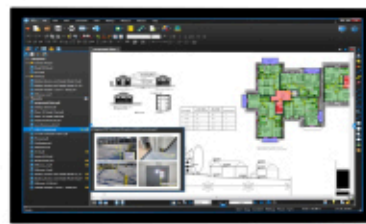

Volanti PLAN REVIEW TOUCH DISPLAYS & ARCH SIZES

The following shows a comparison between the Volanti Plan Review touch display models and common architectural drawing sizes.

PLAN REVIEW 65

size: 60.0" x 35.4"

viewing: 56.2" x 31.6"

PLAN REVIEW 55

size: 50.6" x 29.7"

viewing: 47.6" x 26.8"

PLAN REVIEW 43

size: 40.0" x 23.8"

viewing: 37.1" x 20.8"

PLAN REVIEW 32

size: 29.0" x 17.0"

viewing: 27.5" x 15.5"

A large display to see the big picture; high resolution to see the small details

Volanti Plan Review FAMILY

- Display sizes 65" 55" 43" 32"
- Mobile electric lift & tilt models, tabletop models, transportable model
- High resolution 4K touch screen display: Pan, Zoom, multi-touch

ARCH drawing sizes & monitor outer dimensions were used for scale reference