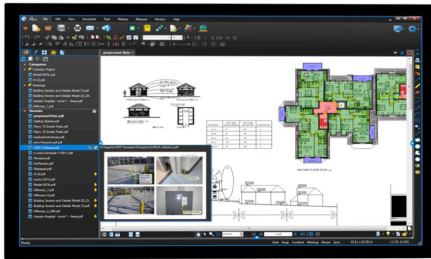

## Volanti PLAN REVIEW TOUCH DISPLAYS & ARCH SIZES

The following shows a comparison between the Volanti Plan Review touch display models and common architectural drawing sizes.

### PLAN REVIEW 65

size: 60.0" x 35.4"

viewing: 56.2" x 31.6"

## Volanti Plan Review FAMILY

- Display sizes 32" 43" 55" 65"
- Mobile electric lift & tilt models, tabletop models, transportable model
- High resolution 4K touch screen display: Pan, Zoom, multi-touch

ARCH drawing sizes & monitor outer dimensions were used for scale reference