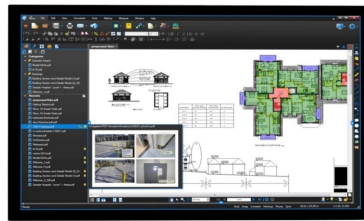

## Volanti PLAN REVIEW TOUCH DISPLAYS & ARCH SIZES

The following shows a comparison between the Volanti Plan Review touch display models and common architectural drawing sizes.

### PLAN REVIEW 65

size: 60.0" x 35.4"

viewing: 56.2" x 31.6"

### PLAN REVIEW 55

size: 50.6" x 29.7"

viewing: 47.6" x 26.8"

## Volanti Plan Review FAMILY

- Display sizes 32" 43" 55" 65"
- Mobile electric lift & tilt models, tabletop models, transportable model
- High resolution 4K touch screen display: Pan, Zoom, multi-touch