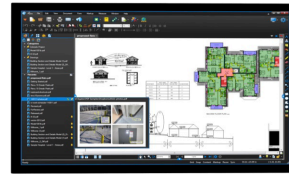

### PLAN REVIEW 55

size: 50.6" x 29.7"

viewing: 47.6" x 26.8"

### PLAN REVIEW 43

size: 40.0" x 23.8"

viewing: 37.1" x 20.8"