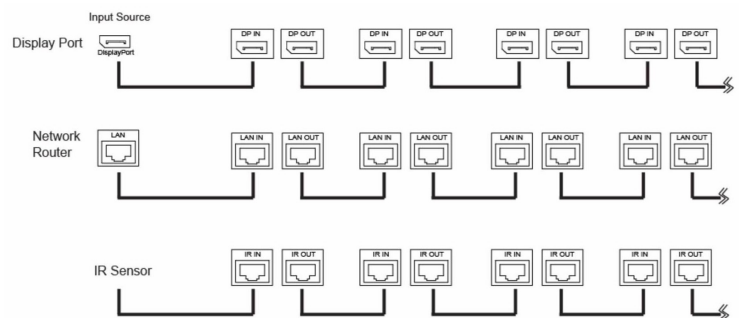

Picture-in-Picture: Supports main & secondary input

- Input video
- HDMI x 2
  - Displayport
  - DVI-I

**Video wall function,** accepts a single video input up to 4K resolution and scales it across all monitors. No external video wall controller is required.

## Order Numbers

65" rugged 4K monitor - 500 nit

P/N: VD-654k5

**Daisy chain:** The daisy chain function enables a single video and control input connection to multiple monitors and the video wall functionality.

**Remote connection option:** Video & commands connection from up to 300ft.