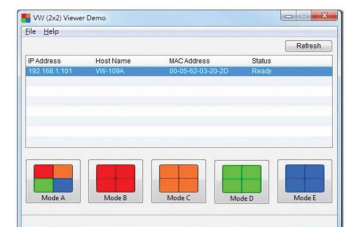

Volanti Displays

18440 Technology Drive, Unit 130
Morgan Hill, CA 95037, USA

Call Us On: **+1.408.500.3500**

www.volantidisplays.com

Video wall software: The video wall software utility enables remote input and mode selection.