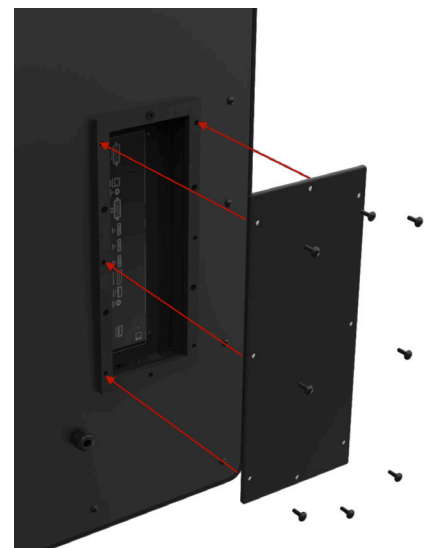

## High Brightness

Designed to work outdoors and in bright indoor locations, the high bright 2500 nit rating of the display is suitable for sunlit locations and the double AR (Anti-Reflective) coating further enhances visibility while maintaining maximum clarity.

## Digital Signage Ready

Use standard video input to run a wide range of digital signage applications.

## Weather Sealed

IP65 rated

Front tempered glass sealed to an aluminum chassis with stylish powder coated outer frame.

Connections enclosed within a gasket sealed recess on the back.

**Specification**

<b>Display Type:</b>	55" TFT, LED Backlit
<b>Display Resolution:</b>	1920 x 1080
<b>Aspect Ratio:</b>	16:9
<b>Brightness:</b>	2500 nit (cd/m2)
<b>Contrast:</b>	1300:1
<b>Colors:</b>	1.06 Billion
<b>Response time:</b>	12ms
<b>Orientation:</b>	Landscape or Portrait
<b>Viewing Angle:</b>	178° Horizontal & Vertical
<b>Video Inputs:</b>	1 x HDMI 1 x Displayport 1 x VGA (ARGB)
<b>Audio:</b>	Line out (headphone type jack)
<b>Sensors</b>	Temperature sensor Humidity sensor Backlight & Power Current

<b>Functions:</b>	Brightness, contrast, color temperature, audio volume
<b>Ingress Protection</b>	IP-65: No ingress of dust; Water projected by a nozzle (6.3 mm) against enclosure from any direction shall have no harmful effects.
<b>Temperature (operating):</b>	0°C to 40°C
<b>Humidity (operating):</b>	10-90%
<b>Power:</b>	100 - 240VAC 50/60Hz, 5A(max) Consumption: 180W (typ)
<b>Mounting:</b>	VESA 400mm x 200mm
<b>Display Dimensions:</b>	50" W x 29.3" H x 1.9"
<b>Display Weight:</b>	92 lbs
<b>Shipping Dimensions:</b>	64" x 35" x 8.5"
<b>Shipping Weight:</b>	103 lbs
<b>Approvals:</b>	FCC Type A, UL
<b>Warranty:</b>	1 year