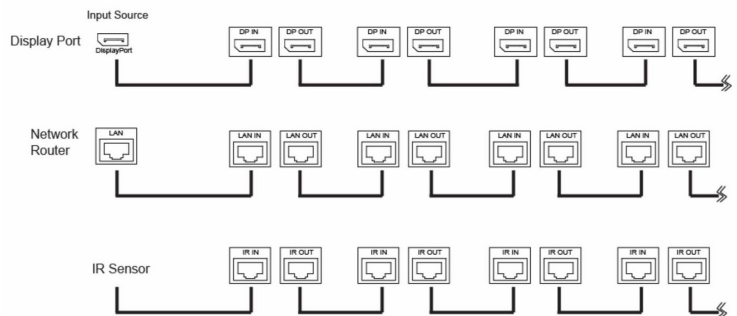

Picture-in-Picture: Supports main & secondary input

- Input video
- HDMI x 2
 - Displayport
 - DVI-I

Video wall function, accepts a single video input up to 4K resolution and scales it across all monitors. No external video wall controller is required.

Temperature, operating:	0 to 50°C
Humidity, operating:	20-85% non-condensing
Rated operating lifetime	50,000 hours (backlight)
Power:	100 - 240VAC 50/60Hz
Size:	66.2" x 37.8"
Thickness:	3" no handles or PSU 3.3" with handles, no PSU 3.6" with handles & PSU
Bezel - same each side:	15.5mm active area to outer edge
Enclosure:	Aluminum, 2.3mm
Mounting:	VESA 400 x 400mm, M6 Compatible with standard brackets
Orientation:	Portrait or landscape
Monitor Weight:	90 lbs
Shipping Weight & size:	105 lbs, 72" x 44" x 12"

Specifications subject to change without notice

Order Numbers

75" rugged 4K monitor - 700 nit

P/N: VD-754k7

Daisy chain: The daisy chain function enables a single video and control input connection to multiple monitors and the video wall functionality.

Remote connection option: Video & commands connection from up to 300ft.