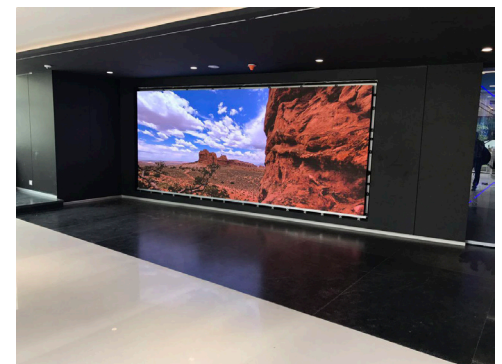

A series of photos showing the wall installation of a 1.2mm video wall

- ▶ Front mountable
- ▶ Fully front serviceable
- ▶ 0.9mm, 1.25mm, 1.56mm, 1.87mm, 2.5mm sizes
- ▶ 16:9, 27" LED panels: 23.6" x 13.3" (600mm x 337.5mm)